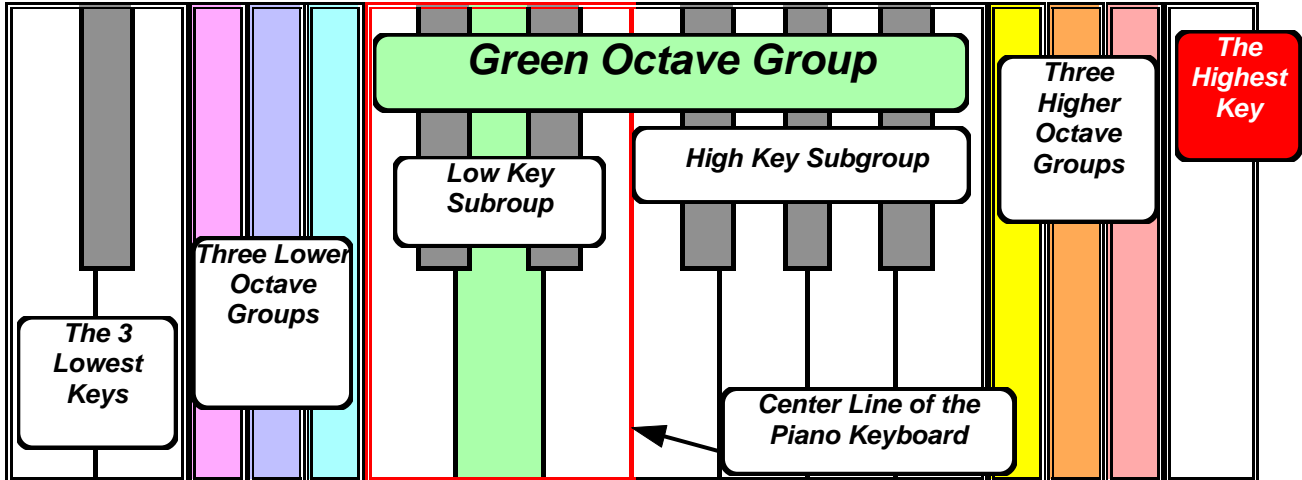

# Keyboard Master Chart - Condensed

**AKM-40**

**Rainbow Patterns**

*The Rainbow Colors and Addresses of the 7 Identical Octave Groups of the Piano Keyboard - With Their Low and High Subgroups, and With Their End Keys in White*

Crack between E and F >> << Exact centerline of the piano

**From the MIW Piano Student's Workshop**

# Condensed Piano Keyboard Master Chart

**Keyboard 1 -- How the Keys are Grouped on the Keyboard -- Centered on the Green (Middle) Octave Group**

**Octave Group Addresses - From 0 thru 8**

**Keyboard 3 -- The Traditional Grand Staff with Notes and Key Names**

Standard Grand Staff - With a Note for Each White Key of the Full Piano Keyboard

This diagram shows the first two octaves of the piano keyboard. The top row of keys is labeled A, B, C, D, E, F, G, A, B, C, D, E, F, G, A, B. The first octave (A-B) is labeled 'White Group'. The second octave (C-G) is labeled 'Violet Octave Group'. The third octave (A-B) is labeled 'Indigo Octave Group'. Each key has a corresponding note on a grand staff (treble and bass clefs) and a simplified keyboard icon below it.