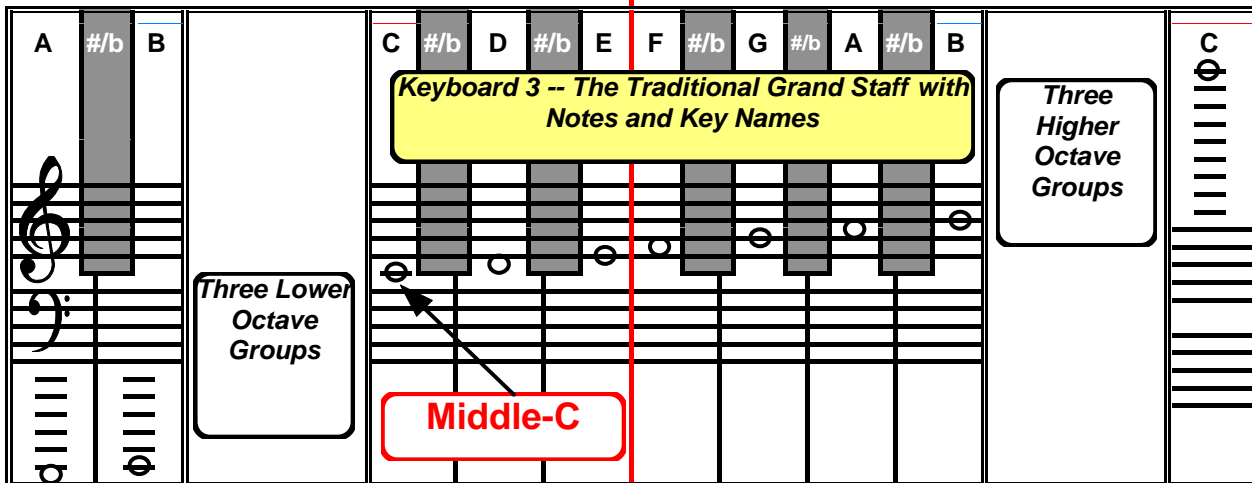

Crack between E and F >> << Exact centerline of the piano

**From the MIW Piano Student's Workshop**

# Condensed Piano Keyboard Master Chart

**Keyboard 1 -- How the Keys are Grouped on the Keyboard -- Centered on the Green (Middle) Octave Group**

**Octave Group Addresses - From 0 thru 8**

**Keyboard 3 -- The Traditional Grand Staff with Notes and Key Names**

Standard Grand Staff - With a Note for Each White Key of the Full Piano Keyboard

This diagram shows the first two octaves of the piano keyboard. The top row of keys is labeled A, B, C, D, E, F, G, A, B, C, D, E, F, G, A, B. The first octave (A-B) is labeled 'White Group'. The second octave (C-G) is labeled 'Violet Octave Group'. The third octave (A-B) is labeled 'Indigo Octave Group'. Each key has a corresponding note on a grand staff (treble and bass clefs) and a simplified keyboard icon below it.

Black Key #/b (sharp/flat) Names

This diagram shows the second and third octaves of the piano keyboard. The top row of keys is labeled C, D, E, F, G, A, B, C, #/b, D, #/b, E, F, #/b, G, #/b, A, #/b, B. The second octave (C-G) is labeled 'Blue Octave Group'. The third octave (A-B) is labeled 'Green Octave Group'. A red box labeled 'Middle-C' points to the C key in the third octave. Each key has a corresponding note on a grand staff and a simplified keyboard icon below it.