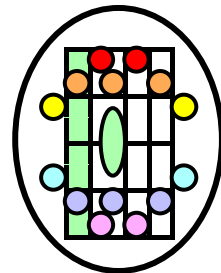

From the MIW Piano Student's Workshop