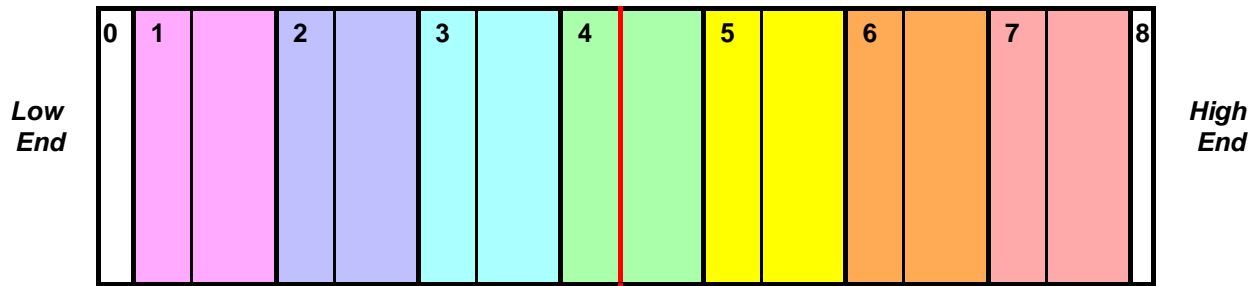

# Keyboard Master Chart - Condensed

**AKM-40**

**Rainbow Patterns**

*The Rainbow Colors and Addresses of the 7 Identical Octave Groups of the Piano Keyboard - With Their Low and High Subgroups, and With Their End Keys in White*

Crack between E and F >> << Exact centerline of the piano

**From the MIW Piano Student's Workshop**

Standard Grand Staff - With a Note for Each White Key of the Full Piano Keyboard

This diagram shows the first two octaves of the piano keyboard. The top row of keys is labeled A, B, C, D, E, F, G, A, B, C, D, E, F, G, A, B. The first octave (A-B) is labeled 'White Group'. The second octave (C-G) is labeled 'Violet Octave Group'. The third octave (A-B) is labeled 'Indigo Octave Group'. Each key has a corresponding note on a grand staff (treble and bass clefs) and a simplified keyboard icon below it.

Black Key #/b (sharp/flat) Names

This diagram shows the second and third octaves of the piano keyboard. The top row of keys is labeled C, D, E, F, G, A, B, C, #/b, D, #/b, E, F, #/b, G, #/b, A, #/b, B. The second octave (C-G) is labeled 'Blue Octave Group'. The third octave (A-B) is labeled 'Green Octave Group'. A red box labeled 'Middle-C' points to the C key in the third octave. Each key has a corresponding note on a grand staff and a simplified keyboard icon below it.