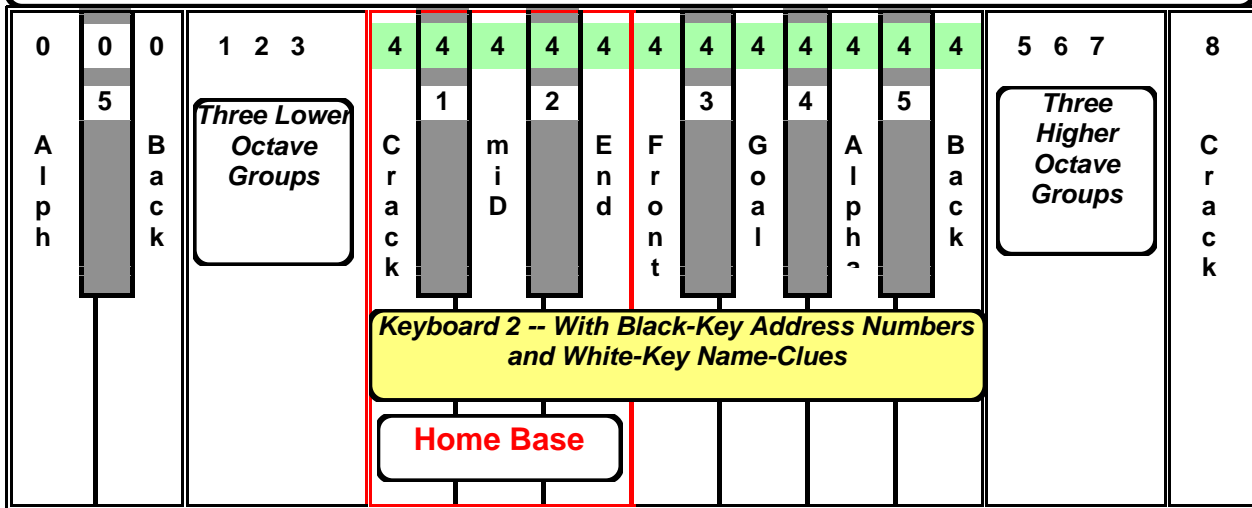

# Keyboard Master Chart - Condensed

**AKM-40**

**Rainbow Patterns**

*The Rainbow Colors and Addresses of the 7 Identical Octave Groups of the Piano Keyboard - With Their Low and High Subgroups, and With Their End Keys in White*

Crack between E and F >> << Exact centerline of the piano

**From the MIW Piano Student's Workshop**

# Condensed Piano Keyboard Master Chart

**Keyboard 1 -- How the Keys are Grouped on the Keyboard -- Centered on the Green (Middle) Octave Group**

**Octave Group Addresses - From 0 thru 8**

**Keyboard 3 -- The Traditional Grand Staff with Notes and Key Names**

Standard Grand Staff - With a Note for Each White Key of the Full Piano Keyboard

This diagram shows the first two octaves of the piano keyboard. The top row of keys is labeled A, B, C, D, E, F, G, A, B, C, D, E, F, G, A, B. The first octave (A-B) is labeled 'White Group'. The second octave (C-G) is labeled 'Violet Octave Group'. The third octave (A-B) is labeled 'Indigo Octave Group'. Each key has a corresponding note on a grand staff (treble and bass clefs) and a simplified keyboard icon below it.