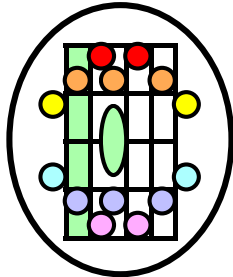

Pavane Dance

RP

Level D

Maurice Ravel

LH

**Color for LH
Notes - Pink**

RH

Colors for RH Notes -
Notes of 1 or more full beats: White

Notes with fractional beats: Color
highlights below indicates the
denominator of the beat fraction.

2

3

**From the Music
Innovator's Workshop**

Quietly, With Dignity #: 1 4/4

1

9
8va

17